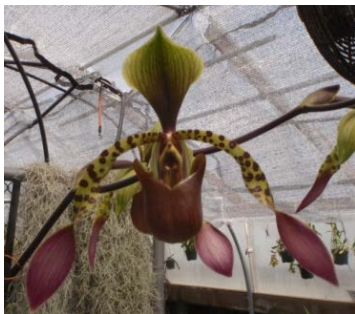

lowii ('Big Fishing Creek' x sib) – (Borneo) Terrific multiflora species. 2.5" pot 4" Is Seedlings $25