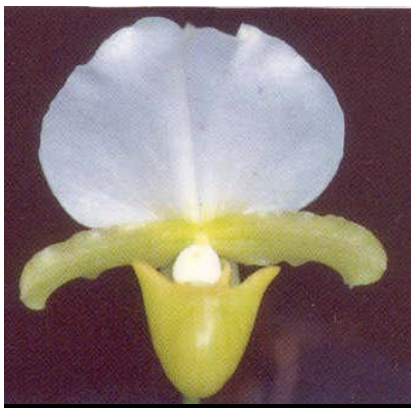

WSO 4381 barbatum ('Poe Valley' AM/AOS x self) - (Malaysia) Grows quickly into compact specimen plants. Grow intermediate with moderate light. Some of these are already beginning to bloom. Limited. 2.5" pot 3-4" ls Seedlings \$15; 3.5" pot BS Seedlings \$25

WSO 4804 *barbigerum* var. *coccineum* – (China) Only slightly larger plant size than the above. Still rare in cultivation. 6 available. 2.5" pot 3-4" Is Seedlings \$25; 3.5" pot NBS Seedlings \$35

*barbigerum* var. *vejvarutianum* – (China) Even larger plant than above. Very rare in cultivation. 6 available. 3.5" pot Divisions \$45

*callosum* ('Select x sib) – (Thailand, Malaysia) Getting rare in cultivation. 5 available. 3.5" pot, BS Seedlings \$35

WSO 4525 callosum var. sublaeve – (Thailand, Malaysia) 5 available. 2.5" pot, 3-4" Is Seedlings \$15

charlesworthii ('Cherry' x 'Full Moon') - (Myanmar) Beautiful and popular small-growing species. Growing well, starting new growths! 6 available 3.5" pot, BS Seedling \$45

charlesworthii var. album ('Super' x 'California Jade') - (Myanmar) Beautiful and rare variety of this popular small-growing species. White dorsal tops the apple-green petals and pouch. This Orchid Zone sib cross will raise the standards for this extraordinary variety! Growing well, starting new growths! 1 available 3.5" pot, BS Seedling \$85