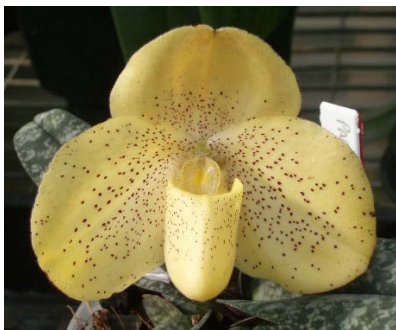

wenshanense – (China) Full yellow flowers with purple spotting. Orchid Zone breeding. Easy. 3.5" pot NBS Seedlings $35