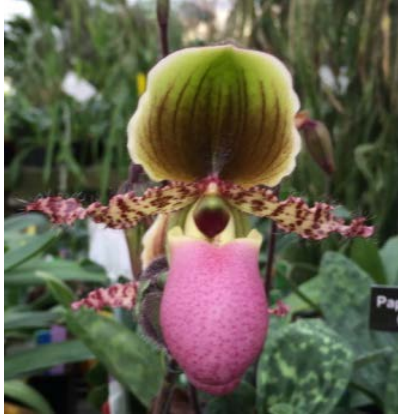

druryi 'Floradise' HCC/AOS – (India) 1 available. 3.5" pot 1 bloomed growth/ 1 mature blooming size growth/1 new growth. \$100

WSO 4874 exul ('Poe Creek' x sib) – (Thailand) Sib cross of this unique Thai species that is becoming increasingly rare in cultivation. Grows well in slightly higher light. 3 available. 2.5" pot 3-4" Is Seedlings \$20

*glaucophyllum* (Select Outcross) - (Sumatra) This is the real *glaucophyllum* not one of the many hybrids currently in the trade. Beautiful sequential bloomer that is easy to grow. One of ours just received an AM/AOS in December 2016. 2 available. 3.5-4.5" pot BS seedlings, \$35 each